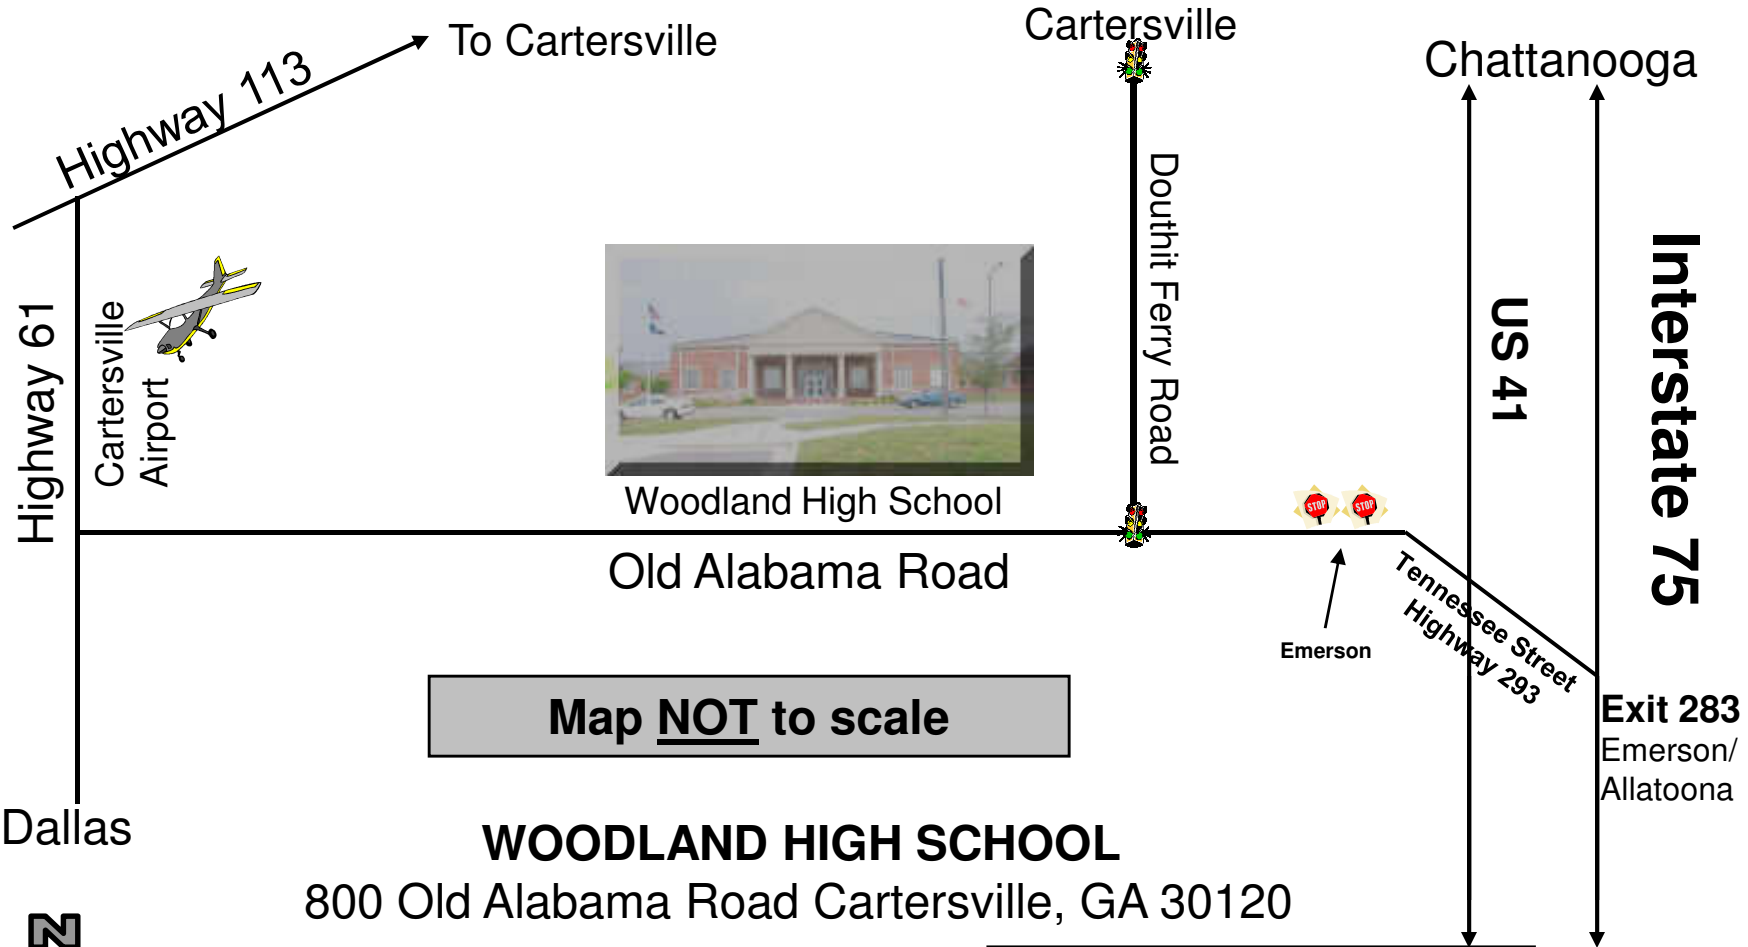

DIRECTIONS TO WOODLAND HIGH SCHOOL

Woodland High School

Old Alabama Road

Map NOT to scale

WOODLAND HIGH SCHOOL
800 Old Alabama Road Cartersville, GA 30120

From I 75
Take **Exit 283** Emerson/Allatoona Road
Go **WEST** .6 of a mile from I 75 to Old Alabama Road
Turn **LEFT** on Old Alabama Road
Travel approximately **4 miles** on Old Alabama Road
Woodland High School is on the **RIGHT**

From 113: Take **Hwy. 113** until you reach **Hwy. 61** by the Cartersville Airport. Turn on **Hwy. 61** and go until you reach Old Alabama Road on the **left**. Turn on Old Alabama Road, and Woodland High will be on the **left**.

From 61: Go down **Hwy. 61** until you reach Old Alabama Road on the **right**. Turn right on Old Alabama Road, and Woodland High School will be on the **left**.